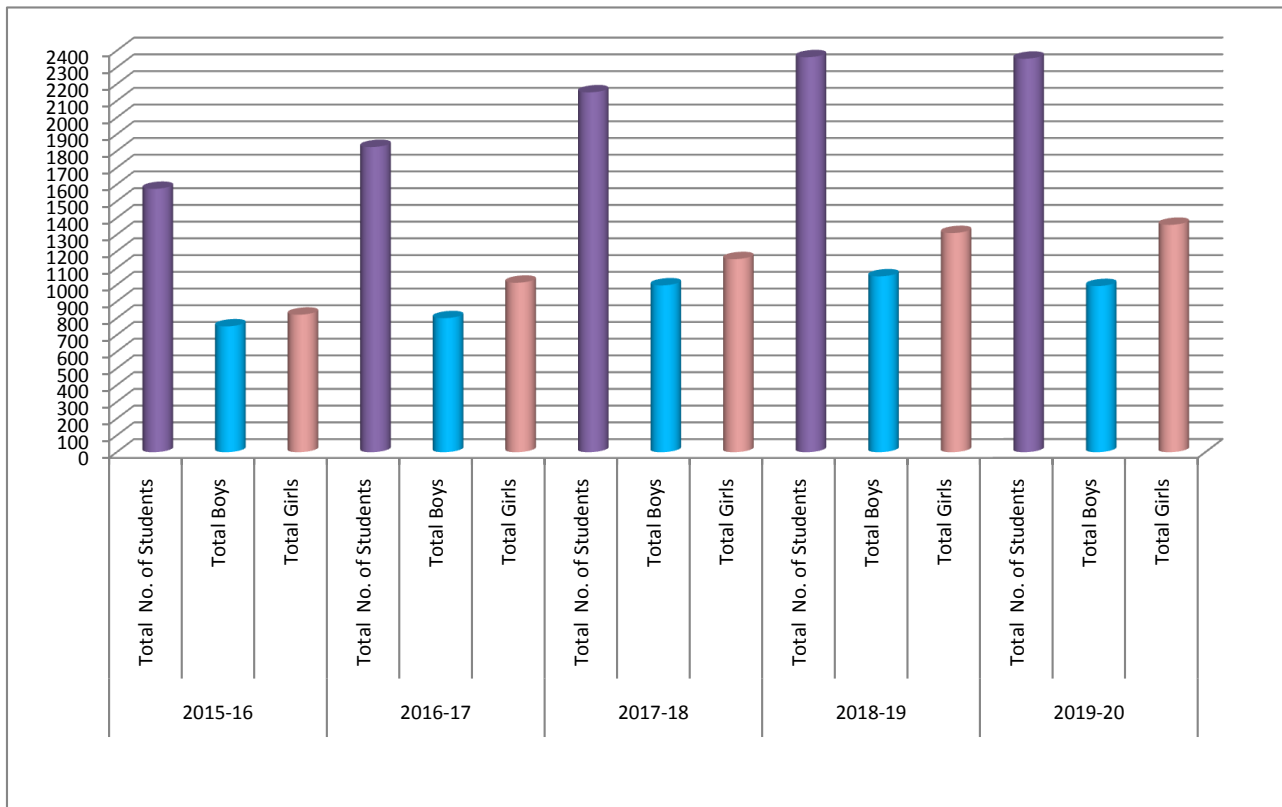

Remarkable raise in ratio of Girls Students

TOTAL NUMBER OF GIRLS AND BOYS ADMITTED DURING LAST FIVE YEARS

PRINCIPAL
 Govt. M.M.R. P.G. College
 CHAMPA (C.G.)